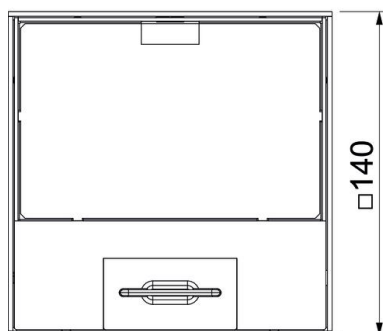

A2 Stainless steel

Master data

Item number	7368307
Type	UDHOME-ONE V15BS
Description 1	Floor socket
Description 2	BS socket, 15mm floor recess
Manufacturer	OBO
Dimension	140x140x85
Material	Stainless steel
Smallest sales unit	1
Unit of quantity	Piece
Weight	211 kg
Weight unit	kg/100 pc.

Technical data sheet

UDHOME-ONE floor socket, with floor covering recess, BS socket, stainless steel
Item number: 7368307

Dimensions

Length	140 mm
Width	140 mm
Height	85 mm

Technical data

Number of sockets according to the British standard	1
Cable outlet version	Swivellable cord outlet
Equipment	Single BS socket
Floor covering protection frame	no
Floor care	Dry
Cover version	Floor covering recess
Seal installation option	no
Application when used	6.101.1 Dry floor care
Application when unused	6.101.1 Dry floor care
Floor height, max.	105 mm
Floor height, min.	85 mm
Suitable for raised floor installation	yes
Suitable for screed-flush closed underfloor ducts	no
Suitable for screed-covered underfloor ducts	no
Suitable for cavity floor installation	yes
Suitable for wet care	no
Suitable for underfloor ducts	no
Device support to accept mounting boxes	no
With floor covering recess	yes
Protection rating (IP) when used	IP20
Protection rating (IP) when unused	IP40
Protection rating IK code	IK10
Heavy-duty version	no

Technical data sheet

UDHOME-ONE floor socket, with floor covering recess, BS
socket, stainless steel

Item number: 7368307

Technical data

Vertical load, large area	to 15,000 N
Vertical load, small area	to 3,000 N
Opening mechanism	Handle
Floor covering thickness	15 mm