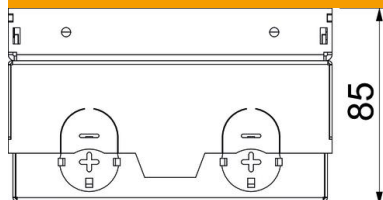

Technical data sheet

UDHOME-ONE floor socket, with floor covering recess, BS socket, stainless steel
Item number: 7368307

Square floor socket for use in dry-care systems and screed floors in indoor areas. Installation housing with pre-marked insertion openings for pipes (M20/M25). Cover adjustable to top edge of floor covering using four height-adjustment supports. The minimum installation depth is 85 mm, the height adjustment range +20 mm. Frame and cover made of stainless steel and visible in the floor covering. Cover with floor covering recess. The load-bearing capacity of 15 kN is only guaranteed when in an unused state. The delivery includes a switched BS socket.

A2 Stainless steel

Master data

Item number	7368307
Type	UDHOME-ONE V15BS
Description 1	Floor socket
Description 2	BS socket, 15mm floor recess
Manufacturer	OBO
Dimension	140x140x85
Material	Stainless steel
Smallest sales unit	1
Unit of quantity	Piece
Weight	211 kg
Weight unit	kg/100 pc.

Technical data sheet

UDHOME-ONE floor socket, with floor covering recess, BS socket, stainless steel
Item number: 7368307

Dimensions

Length	140 mm
Width	140 mm
Height	85 mm

Technical data

Number of sockets according to the British standard	1
Cable outlet version	Swivellable cord outlet
Equipment	Single BS socket
Floor covering protection frame	no
Floor care	Dry
Cover version	Floor covering recess
Seal installation option	no
Application when used	6.101.1 Dry floor care
Application when unused	6.101.1 Dry floor care
Floor height, max.	105 mm
Floor height, min.	85 mm
Suitable for raised floor installation	yes
Suitable for screed-flush closed underfloor ducts	no
Suitable for screed-covered underfloor ducts	no
Suitable for cavity floor installation	yes
Suitable for wet care	no
Suitable for underfloor ducts	no
Device support to accept mounting boxes	no
With floor covering recess	yes
Protection rating (IP) when used	IP20
Protection rating (IP) when unused	IP40
Protection rating IK code	IK10
Heavy-duty version	no