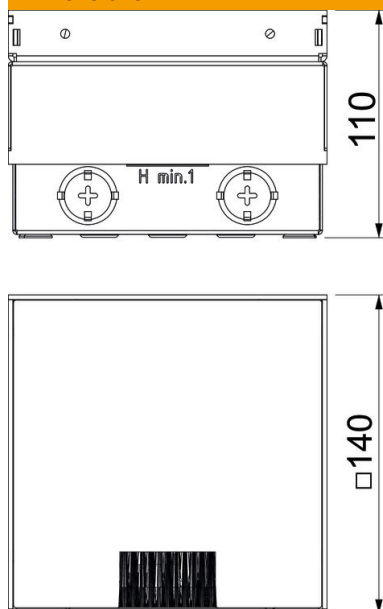

Installation housing with pre-marked insertion openings for pipes (M20/M25). Cover adjustable to top edge of floor covering using four height-adjustment supports. The minimum installation depth is 100 mm, the height adjustment range is +35 mm.

Flushfloor cable outlet through brush bar.

Device support made of galvanised sheet steel for one FLF 6/5 (or 2x FLF 3/5) and one FLF 3/5.

Cover made from stainless steel, brushed. The load-bearing capacity of 15 kN is only guaranteed when in an unused state.

A2 Stainless steel

Master data

Item number	7427043
Type	UDHOME2 BV FLF
Description 1	Floor socket
Description 2	for FLF devices, VA cover
Manufacturer	OBO
Dimension	140x140x100
Material	Stainless steel
Smallest sales unit	1
Unit of quantity	Piece
Weight	210 kg
Weight unit	kg/100 pc.

Technical data sheet

UDHOME2 floor socket, with brush bar, without floor covering recess, with FLF support, stainless steel
Item number: 7427043

Dimensions

Length	140 mm
Width	140 mm
Height	100 mm

Technical data