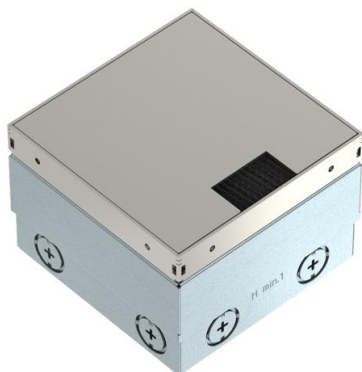

Technical data sheet

UDHOME2 floor socket, with brush bar, without floor covering recess, with FLF support, stainless steel
Item number: 7427043

Square installation unit for use in dry-care cavity and screed floors in indoor areas.

Installation housing with pre-marked insertion openings for pipes (M20/M25). Cover adjustable to top edge of floor covering using four height-adjustment supports. The minimum installation depth is 100 mm, the height adjustment range is +35 mm.

Flushfloor cable outlet through brush bar.

Device support made of galvanised sheet steel for one FLF 6/5 (or 2x FLF 3/5) and one FLF 3/5.

Cover made from stainless steel, brushed. The load-bearing capacity of 15 kN is only guaranteed when in an unused state.

A2 Stainless steel

Master data

Item number	7427043
Type	UDHOME2 BV FLF
Description 1	Floor socket
Description 2	for FLF devices, VA cover
Manufacturer	OBO
Dimension	140x140x100
Material	Stainless steel
Smallest sales unit	1
Unit of quantity	Piece
Weight	210 kg
Weight unit	kg/100 pc.