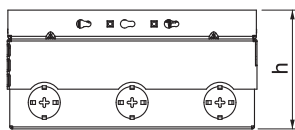

Technical data sheet

UDHOME4 floor box, freely equippable, brass

Item no. 7427236

Square floor box for use in dry-cleaned cavity and screed floors for indoor use. Installation housing with pre-marked insertion openings for pipelines (M25). Cover adjustable to the top edge of the floor covering using four height-adjustment supports. The minimum installation depth is 95 mm, the height-adjustment range + 30 mm.

Surfaces visible in the floor covering made of brass.

CuZn
37 Brass

Master data

Item no.	7427236
Type	UDHOME4 2M
Description 1	Floor box, complete
Description 2	empty
Material	Brass
Material symbol	CuZn
Smallest sales unit (VG)	1 Piece
Weight	344,80 kg/100 pc.

Technical data

Length	199,00 mm
Width	199,00 mm
Dimension h	95,00 mm
Wide external dimensions	199,00 mm
Wide installation dimensions	205,00 mm
Length of external dimensions	199,00 mm
Length of installation dimensions	205,00 mm
Number of mounting boxes	2
Cable outlet version	Swivellable cord outlet
Floor covering thickness	15,00 mm
Floor covering protection frame	<input type="checkbox"/>
Version for	Square
Screed height	95-110 mm
Floor height	95-125 mm
Suitable for wet care	<input type="checkbox"/>
Suitable for raised floor installation	<input type="checkbox"/>
Suitable for cavity floor installation	<input checked="" type="checkbox"/>
Suitable for underfloor ducts	<input type="checkbox"/>
With floor covering recess	<input checked="" type="checkbox"/>
Height-adjustment range	95,00 - 125,00 mm
Opening mechanism	Handle