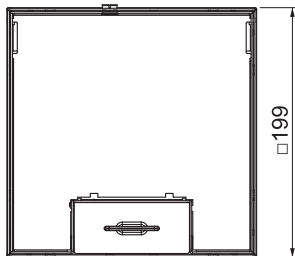

Technical data sheet

UDHOME4 floor box, freely equippable, brass

Item no. 7427236

Square floor box for use in dry-cleaned cavity and screed floors for indoor use. Installation housing with pre-marked insertion openings for pipelines (M25). Cover adjustable to the top edge of the floor covering using four height-adjustment supports. The minimum installation depth is 95 mm, the height-adjustment range + 30 mm.

Surfaces visible in the floor covering made of brass.

CuZn
37 Brass

Master data

Item no.	7427236
Type	UDHOME4 2M
Description 1	Floor box, complete
Description 2	empty
Material	Brass
Material symbol	CuZn
Smallest sales unit (VG)	1 Piece
Weight	344,80 kg/100 pc.

Technical data

Length	199,00 mm
Width	199,00 mm
Dimension h	95,00 mm
Wide external dimensions	199,00 mm
Wide installation dimensions	205,00 mm
Length of external dimensions	199,00 mm
Length of installation dimensions	205,00 mm
Number of mounting boxes	2
Cable outlet version	Swivellable cord outlet
Floor covering thickness	15,00 mm
Floor covering protection frame	<input type="checkbox"/>
Version for	Square
Screed height	95-110 mm
Floor height	95-125 mm
Suitable for wet care	<input type="checkbox"/>
Suitable for raised floor installation	<input type="checkbox"/>
Suitable for cavity floor installation	<input checked="" type="checkbox"/>
Suitable for underfloor ducts	<input type="checkbox"/>
With floor covering recess	<input checked="" type="checkbox"/>
Height-adjustment range	95,00 - 125,00 mm
Opening mechanism	Handle