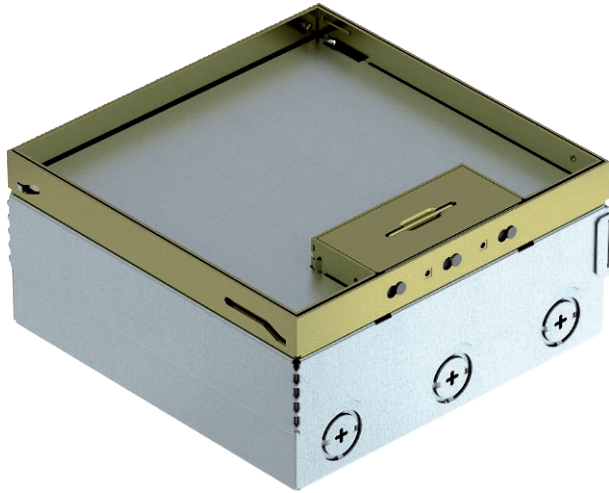

Technical data sheet

UDHOME4 floor box, freely equippable, brass

Item no. 7427236

Square floor box for use in dry-cleaned cavity and screed floors for indoor use. Installation housing with pre-marked insertion openings for pipelines (M25). Cover adjustable to the top edge of the floor covering using four height-adjustment supports. The minimum installation depth is 95 mm, the height-adjustment range + 30 mm.

Surfaces visible in the floor covering made of brass.

CuZn
37 Brass

Master data

Item no.	7427236
Type	UDHOME4 2M
Description 1	Floor box, complete
Description 2	empty
Material	Brass
Material symbol	CuZn
Smallest sales unit (VG)	1 Piece
Weight	344,80 kg/100 pc.

Technical data

Length	199,00 mm
Width	199,00 mm
Dimension h	95,00 mm
Wide external dimensions	199,00 mm
Wide installation dimensions	205,00 mm
Length of external dimensions	199,00 mm
Length of installation dimensions	205,00 mm
Number of mounting boxes	2
Cable outlet version	Swivellable cord outlet
Floor covering thickness	15,00 mm
Floor covering protection frame	<input type="checkbox"/>
Version for	Square
Screed height	95-110 mm
Floor height	95-125 mm
Suitable for wet care	<input type="checkbox"/>
Suitable for raised floor installation	<input type="checkbox"/>
Suitable for cavity floor installation	<input checked="" type="checkbox"/>
Suitable for underfloor ducts	<input type="checkbox"/>
With floor covering recess	<input checked="" type="checkbox"/>
Height-adjustment range	95,00 - 125,00 mm
Opening mechanism	Handle