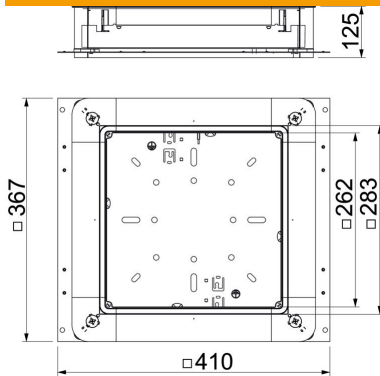

Technical data sheet

UZD250-3 with pipe entry for screed height 70–125 mm

Item number: 7410031

Underfloor junction and branch box for 7 installation pipes on each side (M20 or M32) with sheet steel side walls. To mount installation units in the mounting lid (to be ordered separately). Height can be infinitely adjusted to the nominal screed height (rapid adjustment possible) and the screed can be worked flush to the screed scraping edge. With noise decoupling option after screed laying and can be used with system accessories, also for heavy-duty application.

St Steel

FS Strip galvanized

Master data

| | |
|---------------------|----------------------------|
| Item number | 7410031 |
| Type | UZD 250-3 R |
| Description 1 | Junction and branch box |
| Description 2 | for screed height 70-125mm |
| Manufacturer | OBO |
| Dimension | 410x367x70 |
| Material | Steel |
| Surface | Strip galvanized |
| Surface standard | DIN EN 10346 |
| Smallest sales unit | 1 |
| Unit of quantity | Piece |
| Weight | 436 kg |
| Weight unit | kg/100 pc. |

Technical data sheet

UZD250-3 with pipe entry for screed height 70–125 mm

Item number: 7410031

Dimensions

| | |
|-------------|--------|
| Dimension a | 262 mm |
| Dimension A | 367 mm |
| Dimension B | 410 mm |
| Dimension b | 283 mm |