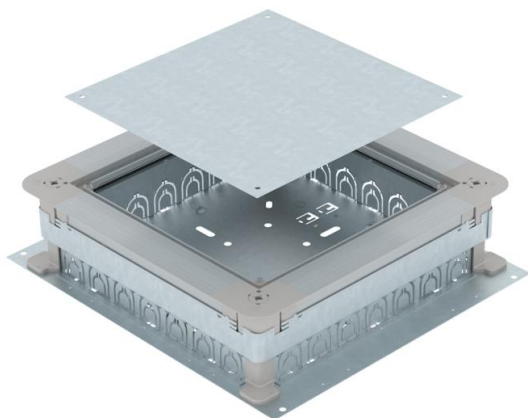

Technical data sheet

UZD250-3 with pipe entry for screed height 70–125 mm

Item number: 7410031

Underfloor junction and branch box for 7 installation pipes on each side (M20 or M32) with sheet steel side walls. To mount installation units in the mounting lid (to be ordered separately). Height can be infinitely adjusted to the nominal screed height (rapid adjustment possible) and the screed can be worked flush to the screed scraping edge. With noise decoupling option after screed laying and can be used with system accessories, also for heavy-duty application.

St Steel

FS Strip galvanized

Master data

| | |
|---------------------|----------------------------|
| Item number | 7410031 |
| Type | UZD 250-3 R |
| Description 1 | Junction and branch box |
| Description 2 | for screed height 70-125mm |
| Manufacturer | OBO |
| Dimension | 410x367x70 |
| Material | Steel |
| Surface | Strip galvanized |
| Surface standard | DIN EN 10346 |
| Smallest sales unit | 1 |
| Unit of quantity | Piece |
| Weight | 436 kg |
| Weight unit | kg/100 pc. |

Technical data sheet

UZD250-3 with pipe entry for screed height 70–125 mm

Item number: 7410031

Dimensions

| | |
|-------------|--------|
| Dimension a | 262 mm |
| Dimension A | 367 mm |
| Dimension B | 410 mm |
| Dimension b | 283 mm |