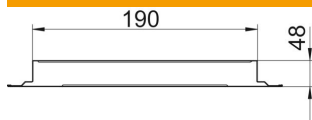

Technical data sheet

Connection shackle, height 48 mm

Item number: 7400964

Duct connectors for conductive mounting of screed-covered underfloor installation duct.

- St** Steel
- FS** Strip galvanized

Master data

Item number	7400964
Type	VL 19048E
Description 1	Connection shackle
Description 2	conductive
Manufacturer	OBO
Dimension	50x190x48
Material	Steel
Surface	Strip galvanized
Surface standard	DIN EN 10346
Smallest sales unit	1
Unit of quantity	Piece
Weight	26.6 kg
Weight unit	kg/100 pc.

Dimensions

Width	190 mm
Height	48 mm
Dimension a	190 mm
Dimension h	48 mm

Technical data

Version for	Strap
Floor plate	yes
Seal installation option	no
Suitable for expansion joint	yes
Duct height, min.	48 mm

Technical data sheet

Connection shackle, height 48 mm

Item number: 7400964

Technical data

With equipotential bonding yes