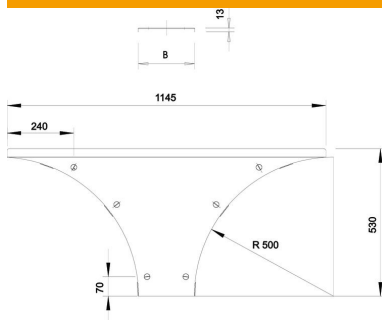

### Master data

Item number	6231908
Type	WAAD 400 FS
Description 1	Cover, add-on tee
Description 2	wide span system 110 and 160
Manufacturer	OBO
Dimension	B400mm
Material	Steel
Surface	Strip galvanized
Surface standard	DIN EN 10346
Smallest sales unit	1
Unit of quantity	Piece
Weight	427.1 kg
Weight unit	kg/100 pc.

### Dimensions

Width	400 mm
Height	110 mm
Plate thickness	1.5 mm
Dimension B	400 mm
Dimension H	15 mm
Dimension R	500 mm

## Technical data

Number of turn buckles	6 St.
Fastening type	Sash lock
Suitable for cable ladder	yes
Suitable for cable tray	yes
Material thickness	1.5 mm
Rustproof steel, pickled	no
Wide-span version	yes