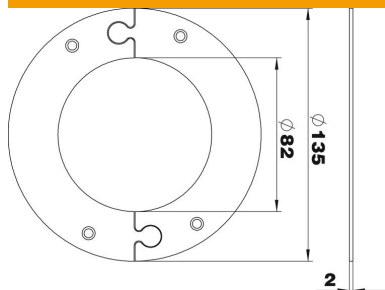

Technical data sheet

Ceiling panel

Item number: 6290290

Ceiling rosette for tidy closure of the pole penetration in the ceiling. Suitable for service pole ISS110100R and ISS140100R.

St Steel

Master data

Item number	6290290
Type	WAG140100RRW
Description 1	Ceiling rosette
Description 2	for ISS110100R and ISS140100R
Manufacturer	OBO
Dimension	135mm
Colour	Pure white; RAL 9010
Material	Steel
Smallest sales unit	1
Unit of quantity	Piece
Weight	14 kg
Weight unit	kg/100 pc.

Technical data sheet

Ceiling panel

Item number: 6290290

Dimensions

Length	135 mm
Width	135 mm
Height	2 mm

Technical data

Type of accessory	Rosette
Halogen-free	yes