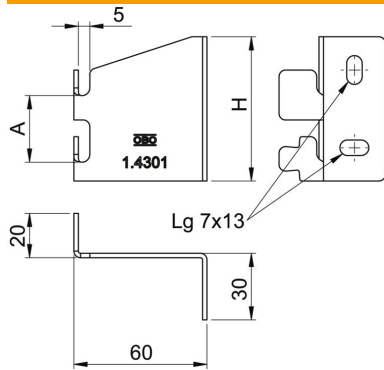

Technical data sheet

Wall holder, horizontal

Item number: 6016411

Wall holder for horizontal wall fastening of the C mesh cable tray. Screwless mesh cable tray fastening on the wall holder.

A2 Stainless steel

2B Bright, treated

Master data

Item number	6016411
Type	WBH CGR50 A2
Description 1	Wall fastening horizontal
Description 2	for C mesh cable tray
Manufacturer	OBO
Dimension	H65mm
Material	Stainless steel
Surface	Bright, treated
Surface standard	
Smallest sales unit	25
Unit of quantity	Piece
Weight	8.6 kg
Weight unit	kg/100 pc.

Technical data sheet

Wall holder, horizontal

Item number: 6016411

Dimensions

Dimension A	30 mm
Dimension H	65 mm