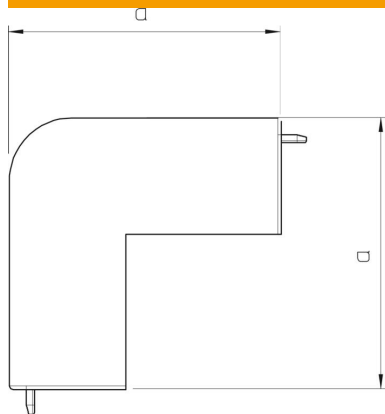

## Master data

Item number	6176016
Type	WDKH-A60110LGR
Description 1	External corner hood
Description 2	halogen-free
Manufacturer	OBO
Dimension	60x110mm
Colour	Light grey; RAL 7035
Material	Polycarbonate/Acrylnitrile-butadiene-styrene
Smallest sales unit	2
Unit of quantity	Piece
Weight	11.338 kg
Weight unit	kg/100 pc.

# Technical data sheet

External corner cover, trunking type WDKH 60110

Item number: 6176016

## Dimensions

Length	100 mm
Width	110 mm
Height	60 mm
Dimension a	100 mm