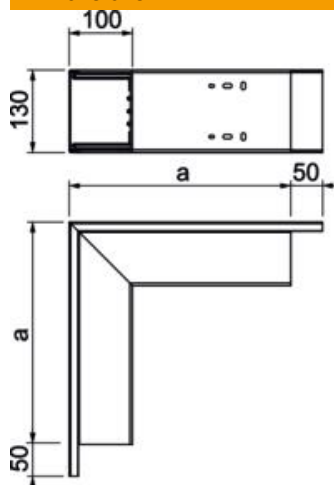

Technical data sheet

External corner, trunking type WDK 100130

Item number: 6024506

External corner hood for changing the direction of the WDK trunking.

PVC Polyvinylchloride

Master data

Item number	6024506
Type	WDK A100130RW
Description 1	External corner
Manufacturer	OBO
Dimension	348x130x100
Colour	Pure white; RAL 9010
Material	Polyvinylchloride
Smallest sales unit	1
Unit of quantity	Piece
Weight	136.1 kg
Weight unit	kg/100 pc.

Technical data sheet

External corner, trunking type WDK 100130

Item number: 6024506

Dimensions

Length	348 mm
Width	130 mm
Height	100 mm
Dimension a	348 mm

Technical data

Version for	Base and cover
Fastening type	Base perforation
Maintain electrical functions	no
for duct dimension	100 x 130
Halogen-free	no
Trunking depth	100 mm
Protection rating	IP30
Protective film	no
Protection rating IK code	IK04
Self-extinguishing	yes
Permitted temperature range, max.	60 °C
Permitted temperature range, min.	-5 °C
Angle range, max.	90 mm
Angle range, min.	90 mm