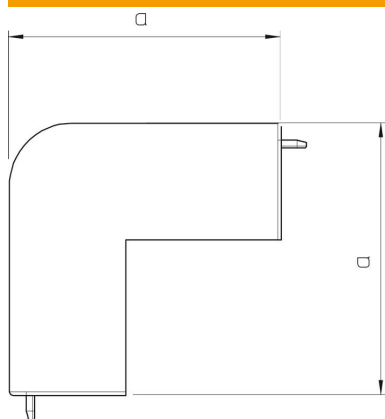

# Technical data sheet

External corner cover, trunking type WDK 60060

Item number: 6160905

External corner hood for changing the direction of the WDK trunking.

**PVC** Polyvinylchloride

## Master data

Item number	6160905
Type	WDK HA60060CW
Description 1	External corner hood
Manufacturer	OBO
Dimension	60x60mm
Colour	Cream; RAL 9001
Material	Polyvinylchloride
Smallest sales unit	2
Unit of quantity	Piece
Weight	9.931 kg
Weight unit	kg/100 pc.

## Dimensions

Length	100 mm
Width	60 mm
Height	60 mm
Dimension a	100 mm
Dimension H	60 mm

## Technical data

Version for	Hood fitting
Fastening type	Lockable
Maintain electrical functions for duct dimension	no 60 x 60
Halogen-free	no
Trunking depth	60 mm
Protection rating	IP30
Protective film	no
Protection rating IK code	IK04
Self-extinguishing	yes
Permitted temperature range, max.	60 °C
Permitted temperature range, min.	-5 °C
Angle range, max.	90 mm
Angle range, min.	90 mm