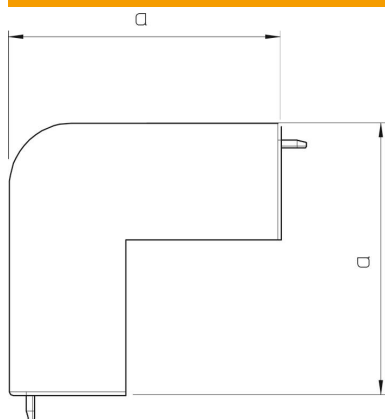

Technical data sheet

External corner cover, trunking type WDK 60060

Item number: 6182593

External corner hood for changing the direction of the WDK trunking.

PVC Polyvinylchloride

Master data

Item number	6182593
Type	WDK HA60060LGR
Description 1	External corner hood
Manufacturer	OBO
Dimension	60x60mm
Colour	Light grey; RAL 7035
Material	Polyvinylchloride
Smallest sales unit	2
Unit of quantity	Piece
Weight	9.931 kg
Weight unit	kg/100 pc.

Technical data sheet

External corner cover, trunking type WDK 60060

Item number: 6182593

Dimensions

Length	100 mm
Width	60 mm
Height	60 mm
Dimension a	100 mm
Dimension H	60 mm

Technical data

Version for	Hood fitting
Fastening type	Lockable
Maintain electrical functions for duct dimension	no 60 x 60
Halogen-free	no
Trunking depth	60 mm
Protection rating	IP30
Protective film	no
Protection rating IK code	IK04
Self-extinguishing	yes
Permitted temperature range, max.	60 °C
Permitted temperature range, min.	-5 °C
Angle range, max.	90 mm
Angle range, min.	90 mm