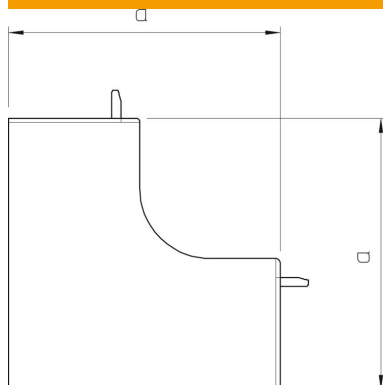

Technical data sheet

Internal corner cover, trunking type WDK 60060

Item number: 6022383

Internal corner cover for changing the direction of the WDK trunking.

PVC Polyvinylchloride

Master data

Item number	6022383
Type	WDK HI60060GR
Description 1	Internal corner cover
Manufacturer	OBO
Dimension	60x60mm
Colour	Stone grey; RAL 7030
Material	Polyvinylchloride
Smallest sales unit	2
Unit of quantity	Piece
Weight	10.932 kg
Weight unit	kg/100 pc.

Dimensions

Length	130 mm
Width	60 mm
Height	60 mm
Dimension a	130 mm

Technical data sheet

Internal corner cover, trunking type WDK 60060

Item number: 6022383

Technical data

Version for	Hood fitting
Fastening type	Lockable
Maintain electrical functions	no
Halogen-free	no
Protection rating	IP30
Protective film	no
Protection rating IK code	IK04
Permitted temperature range, max.	60 °C
Permitted temperature range, min.	-5 °C
Angle range, max.	90 mm
Angle range, min.	90 mm