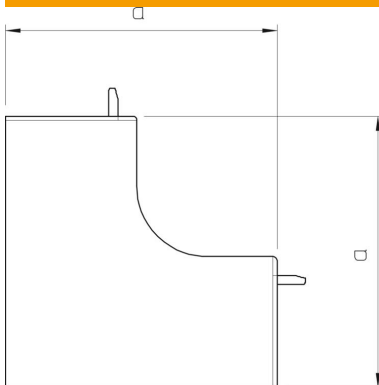

Technical data sheet

Internal corner cover, trunking type WDK 60060

Item number: 6182194

Internal corner cover for changing the direction of the WDK trunking.

PVC Polyvinylchloride

Master data

Item number	6182194
Type	WDK HI60060LGR
Description 1	Internal corner cover
Manufacturer	OBO
Dimension	60x60mm
Colour	Light grey; RAL 7035
Material	Polyvinylchloride
Smallest sales unit	2
Unit of quantity	Piece
Weight	10.932 kg
Weight unit	kg/100 pc.

Dimensions

Length	130 mm
Width	60 mm
Height	60 mm
Dimension a	130 mm

Technical data sheet

Internal corner cover, trunking type WDK 60060

Item number: 6182194

Technical data

Version for	Hood fitting
Fastening type	Lockable
Maintain electrical functions	no
Halogen-free	no
Protection rating	IP30
Protective film	no
Protection rating IK code	IK04
Permitted temperature range, max.	60 °C
Permitted temperature range, min.	-5 °C
Angle range, max.	90 mm
Angle range, min.	90 mm