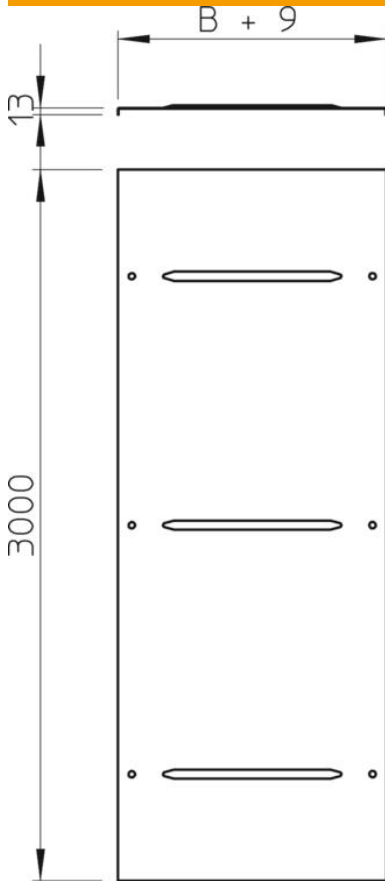

## Cover with turn buckle A2

Item number: 6227362

Cover for wide span trays and ladders with the side height 110 and 160 mm.  
Transverse bead from 500 mm width.  
Take appropriate constructive protection measures if there are high wind speeds.

### Master data

Item number	6227362
Type	WDRL 111630 A2
Description 1	Cover with turn buckle
Description 2	wide span system 110 and 160
Manufacturer	OBO
Dimension	300x3000
Material	Stainless steel
Surface	Bright, treated
Surface standard	
Smallest sales unit	3
Unit of quantity	Metre
Weight	265.34 kg
Weight unit	kg/100 m

### Dimensions

Length	3,000 mm
Width	300 mm
Height	13 mm
Plate thickness	1.5 mm
Dimension B	300 mm
Dimension H	15 mm
Dimension L	3,000 mm