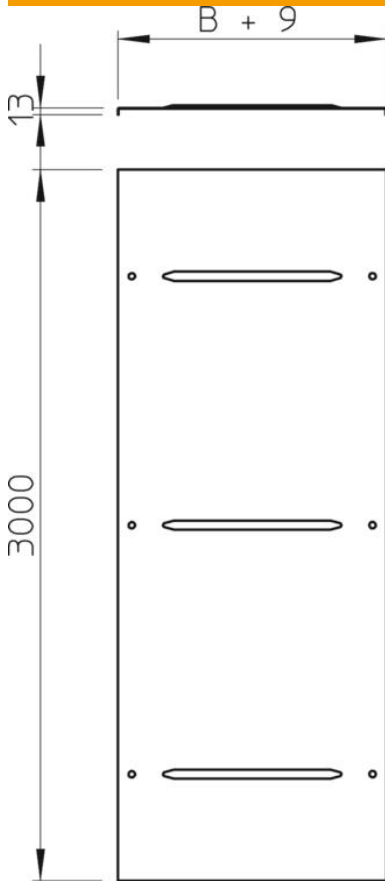

Technical data sheet

Cover incl. turn buckle FS

Item number: 6227449

Cover with turn buckles for wide span cable trays and wide span cable ladders with side heights of 110 and 160 mm.
Transverse bead from 500 mm width.

Take appropriate constructive protection measures if there are high wind speeds.

St Steel

FS Strip galvanized

Master data

Item number	6227449
Type	WDRL 111640 FS
Description 1	Cover with turn buckle
Description 2	wide span system 110 and 160
Manufacturer	OBO
Dimension	400x3000
Material	Steel
Surface	Strip galvanized
Surface standard	DIN EN 10346
Smallest sales unit	3
Unit of quantity	Metre
Weight	516.67 kg
Weight unit	kg/100 m

Technical data sheet

Cover incl. turn buckle FS

Item number: 6227449

Dimensions

Length	3,000 mm
Width	400 mm
Height	110 mm
Plate thickness	1 mm
Dimension B	400 mm
Dimension H	15 mm
Dimension L	3,000 mm

Technical data

Number of turn buckles	6 St.
Fastening type	Sash lock
Maintain electrical functions	no
Suitable for mesh cable tray	no
Suitable for cable ladder	yes
Suitable for cable tray	yes
Rustproof steel, pickled	no