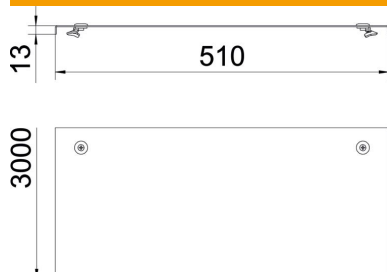

Technical data sheet

Cover incl. turn buckle FS

Item number: 6227457

Cover with turn buckles for wide span cable trays and wide span cable ladders with side heights of 110 and 160 mm.
Transverse bead from 500 mm width.

Take appropriate constructive protection measures if there are high wind speeds.

St Steel

FS Strip galvanized

Master data

Item number	6227457
Type	WDRL 111650 FS
Description 1	Cover with turn buckle
Description 2	wide span system 110 and 160
Manufacturer	OBO
Dimension	500x3000
Material	Steel
Surface	Strip galvanized
Surface standard	DIN EN 10346
Smallest sales unit	3
Unit of quantity	Metre
Weight	623 kg
Weight unit	kg/100 m

Technical data sheet

Cover incl. turn buckle FS

Item number: 6227457

Dimensions

Length	3,000 mm
Width	500 mm
Height	110 mm
Plate thickness	1.5 mm
Dimension B	500 mm
Dimension H	15 mm
Dimension L	3,000 mm

Technical data