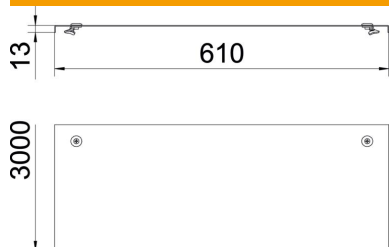

### Master data

Item number	6227465
Type	WDRL 111660 FS
Description 1	Cover with turn buckle
Description 2	wide span system 110 and 160
Manufacturer	OBO
Dimension	600x3000
Material	Steel
Surface	Strip galvanized
Surface standard	DIN EN 10346
Smallest sales unit	3
Unit of quantity	Metre
Weight	741 kg
Weight unit	kg/100 m

## Dimensions

Length	3,000 mm
Width	600 mm
Height	110 mm
Plate thickness	1.5 mm
Dimension B	600 mm
Dimension H	15 mm
Dimension L	3,000 mm