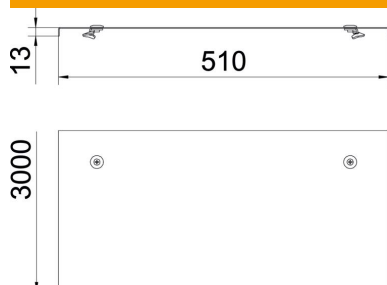

Technical data sheet

Cover incl. turn buckles DD

Item number: 6232408

Cover for wide span ladders with the side height of 200 mm.
Transverse bead from 500 mm width.
Take appropriate constructive protection measures if there are high wind speeds.

St Steel

DD Strip galvanised zinc/aluminium, Double Dip

Master data

Item number	6232408
Type	WKLD 2050 DD
Description 1	Cover with turn buckle
Description 2	wide span system 200
Manufacturer	OBO
Dimension	500x3000
Material	Steel
Surface	Strip galvanised zinc/aluminium, Double Dip
Surface standard	DIN EN 10346
Smallest sales unit	3
Unit of quantity	Metre
Weight	527.34 kg
Weight unit	kg/100 m

Technical data sheet

Cover incl. turn buckles DD

Item number: 6232408

Dimensions

Length	3,000 mm
Width	500 mm
Height	200 mm
Plate thickness	1.5 mm
Dimension B	500 mm
Dimension H	15 mm
Dimension L	3,000 mm