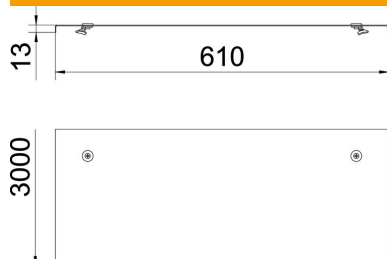

Technical data sheet

Cover incl. turn buckles DD

Item number: 6232410

Cover for wide span ladders with the side height of 200 mm.
Transverse bead from 500 mm width.
Take appropriate constructive protection measures if there are high wind speeds.

St Steel

DD Strip galvanised zinc/aluminium, Double Dip

Master data

Item number	6232410
Type	WKLD 2060 DD
Description 1	Cover with turn buckle
Description 2	wide span system 200
Manufacturer	OBO
Dimension	600x3000
Material	Steel
Surface	Strip galvanised zinc/aluminium, Double Dip
Surface standard	DIN EN 10346
Smallest sales unit	3
Unit of quantity	Metre
Weight	673.34 kg
Weight unit	kg/100 m

Technical data sheet

Cover incl. turn buckles DD

Item number: 6232410

Dimensions

Length	3,000 mm
Width	600 mm
Height	200 mm
Plate thickness	1.5 mm
Dimension B	600 mm
Dimension H	15 mm
Dimension L	3,000 mm