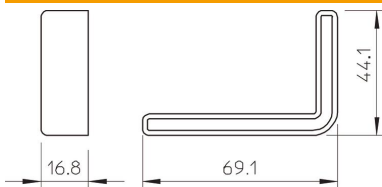

Technical data sheet

End cap WE 40/65

Item number: 6372898

End cap to cover the ends of angle profile, type WE 40/65.

PE Polyethylene

Master data

Item number	6372898
Type	WPK SL OR
Description 1	Protective cap
Description 2	for angle profile WP 40/65 (l)
Manufacturer	OBO
Colour	Pastel orange; RAL 2003
Material	Polyethylene
Smallest sales unit	20
Unit of quantity	Piece
Weight	0.6 kg
Weight unit	kg/100 pc.

Dimensions

Width	16.8 mm
-------	---------

Technical data

Version for	End cap, left
Suitable for profile shapes	L profile