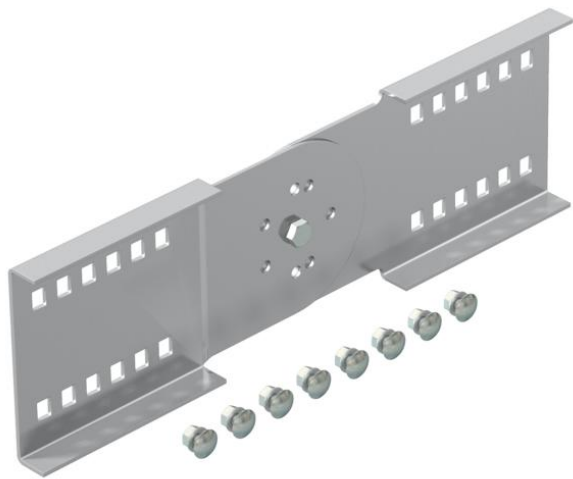

## Adjustable connector A2

Item number: 6091338

Adjustable connector for wide span cable trays and ladders with a side height of 110 mm.  
Including appropriate bolts, washers and nuts.

**A2** Stainless steel

### Master data

Item number	6091338
Type	WRGV 110 A2
Description 1	Adjustable connector
Description 2	for wide span system 110
Manufacturer	OBO
Dimension	110x380
Material	Stainless steel
Surface	Bright, treated
Surface standard	
Smallest sales unit	2
Unit of quantity	Piece
Weight	120 kg
Weight unit	kg/100 pc.

### Dimensions

Length	380 mm
Width	20 mm
Height	110 mm
Plate thickness	2.5 mm

### Technical data

Version for	Straight connector
Maintain electrical functions	no
Suitable for mesh cable tray	no
Suitable for cable ladder	yes
Suitable for cable tray	yes
Suitable for cable tray system height	110 mm
Adjustable connector, horizontal	no
Articulated connector, vertical	yes
Rustproof steel, pickled	no
Connection type	Screw connector