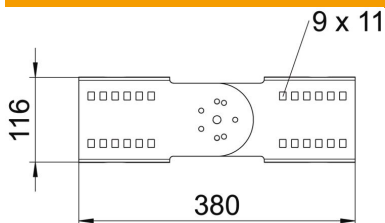

## Adjustable connector A2

Item number: 6091338

Adjustable connector for wide span cable trays and ladders with a side height of 110 mm.  
Including appropriate bolts, washers and nuts.

**A2** Stainless steel

### Master data

Item number	6091338
Type	WRGV 110 A2
Description 1	Adjustable connector
Description 2	for wide span system 110
Manufacturer	OBO
Dimension	110x380
Material	Stainless steel
Surface	Bright, treated
Surface standard	
Smallest sales unit	2
Unit of quantity	Piece
Weight	120 kg
Weight unit	kg/100 pc.

### Dimensions

Length	380 mm
Width	20 mm
Height	110 mm
Plate thickness	2.5 mm