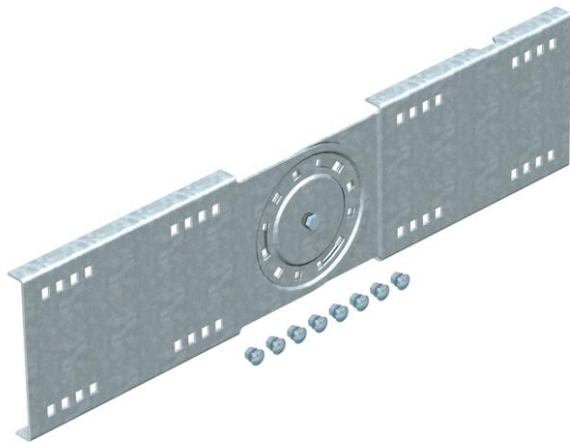

Technical data sheet

Adjustable connector FS

Item number: 6227953

Articulated connector for wide span cable trays and ladders with a side height of 160 mm.
Including appropriate bolts, washers and nuts.

St Steel

FS Strip galvanized

Master data

Item number	6227953
Type	WRGV 160 FS
Description 1	Adjustable connector
Description 2	for wide span system 160
Manufacturer	OBO
Dimension	160x680
Material	Steel
Surface	Strip galvanized
Surface standard	DIN EN 10346
Smallest sales unit	2
Unit of quantity	Piece
Weight	306.1 kg
Weight unit	kg/100 pc.

Dimensions

Length	680 mm
Width	20 mm
Height	160 mm
Plate thickness	2.5 mm

Technical data sheet

Adjustable connector FS

Item number: 6227953

Technical data

Version for	Straight connector
Maintain electrical functions	no
Suitable for mesh cable tray	no
Suitable for cable ladder	yes
Suitable for cable tray	yes
Suitable for cable tray system height	160 mm
Adjustable connector, horizontal	no
Articulated connector, vertical	yes
Rustproof steel, pickled	no
Connection type	Screw connector