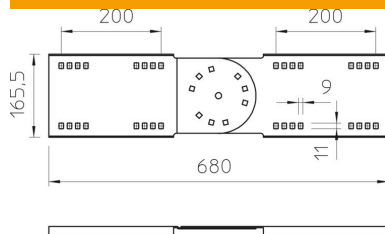

Technical data sheet

Adjustable connector FS

Item number: 6227953

Articulated connector for wide span cable trays and ladders with a side height of 160 mm.
Including appropriate bolts, washers and nuts.

St Steel

FS Strip galvanized

Master data

Item number	6227953
Type	WRGV 160 FS
Description 1	Adjustable connector
Description 2	for wide span system 160
Manufacturer	OBO
Dimension	160x680
Material	Steel
Surface	Strip galvanized
Surface standard	DIN EN 10346
Smallest sales unit	2
Unit of quantity	Piece
Weight	306.1 kg
Weight unit	kg/100 pc.

Dimensions

Length	680 mm
Width	20 mm
Height	160 mm
Plate thickness	2.5 mm

Technical data sheet

Adjustable connector FS

Item number: 6227953

Technical data

Version for	Straight connector
Maintain electrical functions	no
Suitable for mesh cable tray	no
Suitable for cable ladder	yes
Suitable for cable tray	yes
Suitable for cable tray system height	160 mm
Adjustable connector, horizontal	no
Articulated connector, vertical	yes
Rustproof steel, pickled	no
Connection type	Screw connector