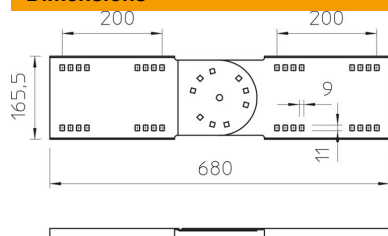

## Articulated connector 160 FT SOMY

Item number: 7189220

Adjustable connector for wide span cable trays and ladders with a side height of 160 mm.  
Including appropriate bolts, washers and nuts.

**St** Steel

### Master data

Item number	7189220
Type	WRGV 160 FT SO
Description 1	Adjustable connector
Description 2	for wide span system 160
Manufacturer	OBO
Dimension	160x680
Material	Steel
Surface	Hot-dip galvanised 85 µm
Surface standard	DIN EN ISO 1461
Smallest sales unit	2
Unit of quantity	Piece
Weight	316.7 kg
Weight unit	kg/100 pc.

### Dimensions

Length	680 mm
Width	20 mm
Height	160 mm
Plate thickness	2.5 mm