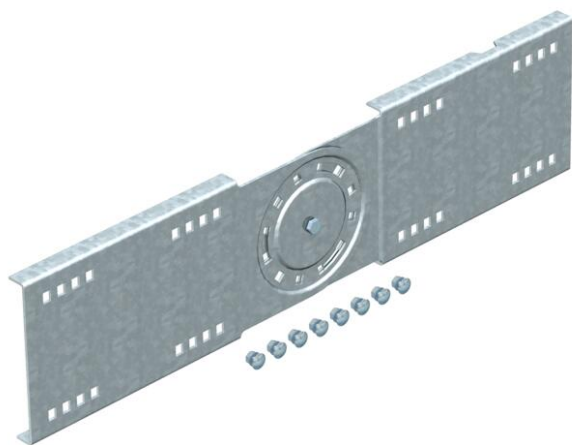

## Articulated connector 160 FT SOMY

Item number: 7189220

Adjustable connector for wide span cable trays and ladders with a side height of 160 mm.  
Including appropriate bolts, washers and nuts.

**St** Steel

**FT SO** Hot-dip galvanised 85 µm

### Master data

Item number	7189220
Type	WRGV 160 FT SO
Description 1	Adjustable connector
Description 2	for wide span system 160
Manufacturer	OBO
Dimension	160x680
Material	Steel
Surface	Hot-dip galvanised 85 µm
Surface standard	DIN EN ISO 1461
Smallest sales unit	2
Unit of quantity	Piece
Weight	316.7 kg
Weight unit	kg/100 pc.

### Dimensions

Length	680 mm
Width	20 mm
Height	160 mm
Plate thickness	2.5 mm