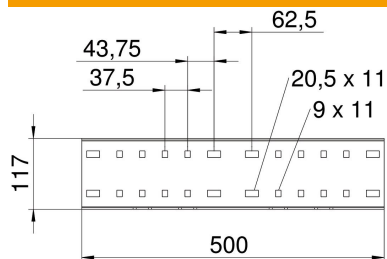

Technical data sheet

Straight connector A4

Item number: 6091234

Straight connector for straight connections of cable trays, wide span cable trays and ladders with a side height of 110 mm. Including appropriate bolts, washers and nuts.

A4 Stainless steel

2B Bright, treated

Master data

Item number	6091234
Type	WRVL 110 A4
Description 1	Straight connector
Description 2	for wide span system 110
Manufacturer	OBO
Dimension	110x500
Material	Stainless steel
Surface	Bright, treated
Surface standard	
Smallest sales unit	2
Unit of quantity	Piece
Weight	154.4 kg
Weight unit	kg/100 pc.

Dimensions

Length	500 mm
Width	20 mm
Height	110 mm
Plate thickness	2.5 mm

Technical data sheet

Straight connector A4

Item number: 6091234

Technical data

Version for	Straight connector
Maintain electrical functions	no
Suitable for mesh cable tray	no
Suitable for cable ladder	yes
Suitable for cable tray	yes
Suitable for cable tray system height	110 mm
Adjustable connector, horizontal	no
Articulated connector, vertical	no
Rustproof steel, pickled	no
Connection type	Screw connector