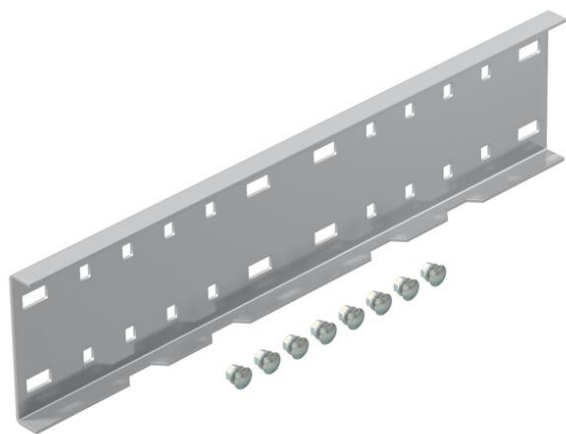

Technical data sheet

Straight connector A4

Item number: 6091234

Straight connector for straight connections of cable trays, wide span cable trays and ladders with a side height of 110 mm. Including appropriate bolts, washers and nuts.

A4 Stainless steel

2B Bright, treated

Master data

Item number	6091234
Type	WRVL 110 A4
Description 1	Straight connector
Description 2	for wide span system 110
Manufacturer	OBO
Dimension	110x500
Material	Stainless steel
Surface	Bright, treated
Surface standard	
Smallest sales unit	2
Unit of quantity	Piece
Weight	154.4 kg
Weight unit	kg/100 pc.

Dimensions

Length	500 mm
Width	20 mm
Height	110 mm
Plate thickness	2.5 mm

Technical data sheet

Straight connector A4

Item number: 6091234

Technical data

Version for	Straight connector
Maintain electrical functions	no
Suitable for mesh cable tray	no
Suitable for cable ladder	yes
Suitable for cable tray	yes
Suitable for cable tray system height	110 mm
Adjustable connector, horizontal	no
Articulated connector, vertical	no
Rustproof steel, pickled	no
Connection type	Screw connector