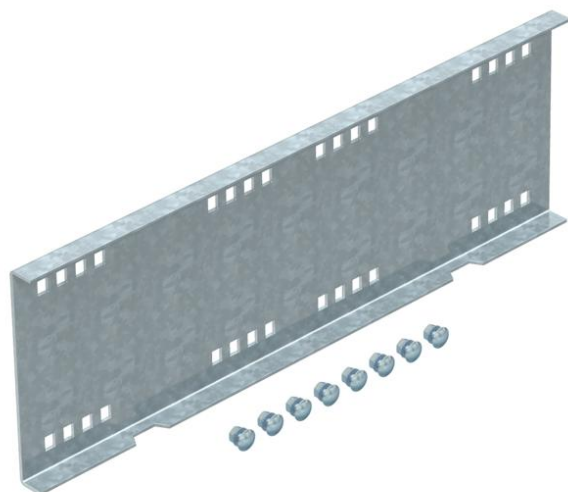

Technical data sheet

160 FT SOMY straight connector

Item number: 6227732

Straight connector for straight connections of cable trays, wide span cable trays and ladders with a side height of 160 mm. Including appropriate bolts, washers and nuts.

St Steel

FT SO Hot-dip galvanised 85 µm

Master data

Item number	6227732
Type	WRVL 160 FT SO
Description 1	Straight connector
Description 2	for wide span system 160
Manufacturer	OBO
Dimension	160x500
Material	Steel
Surface	Hot-dip galvanised 85 µm
Surface standard	DIN EN ISO 1461
Smallest sales unit	2
Unit of quantity	Piece
Weight	221 kg
Weight unit	kg/100 pc.

Technical data sheet

160 FT SOMY straight connector

Item number: 6227732

Dimensions

Length	500 mm
Width	20 mm
Height	160 mm
Plate thickness	2.5 mm

Technical data

Version for	Straight connector
Maintain electrical functions	no
Suitable for mesh cable tray	no
Suitable for cable ladder	yes
Suitable for cable tray	yes
Suitable for cable tray system height	160 mm
Adjustable connector, horizontal	no
Articulated connector, vertical	no
Rustproof steel, pickled	no
Connection type	Screw connector