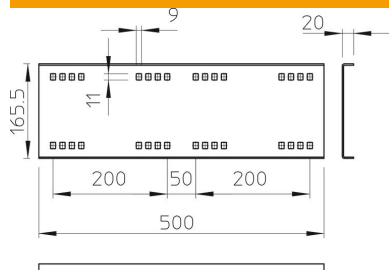

Technical data sheet

160 FT SOMY straight connector

Item number: 6227732

Straight connector for straight connections of cable trays, wide span cable trays and ladders with a side height of 160 mm. Including appropriate bolts, washers and nuts.

St Steel

FT SO Hot-dip galvanised 85 µm

Master data

Item number	6227732
Type	WRVL 160 FT SO
Description 1	Straight connector
Description 2	for wide span system 160
Manufacturer	OBO
Dimension	160x500
Material	Steel
Surface	Hot-dip galvanised 85 µm
Surface standard	DIN EN ISO 1461
Smallest sales unit	2
Unit of quantity	Piece
Weight	221 kg
Weight unit	kg/100 pc.

Technical data sheet

160 FT SOMY straight connector

Item number: 6227732

Dimensions

Length	500 mm
Width	20 mm
Height	160 mm
Plate thickness	2.5 mm

Technical data

Version for	Straight connector
Maintain electrical functions	no
Suitable for mesh cable tray	no
Suitable for cable ladder	yes
Suitable for cable tray	yes
Suitable for cable tray system height	160 mm
Adjustable connector, horizontal	no
Articulated connector, vertical	no
Rustproof steel, pickled	no
Connection type	Screw connector