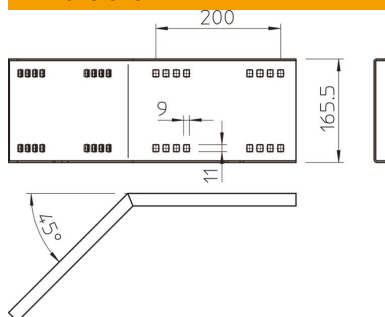

## 45° angle connector, external 160 FS

Item number: 6227856

45° angle connector, horizontal, for wide span cable trays and ladders with a side height of 160 mm.  
Including appropriate bolts, washers and nuts.

### Master data

Item number	6227856
Type	WRWV 160 A FS
Description 1	45° external angle connector
Description 2	for wide span system 160
Manufacturer	OBO
Dimension	160x500
Material	Steel
Surface	Strip galvanized
Surface standard	DIN EN 10346
Smallest sales unit	1
Unit of quantity	Piece
Weight	234 kg
Weight unit	kg/100 pc.

## Dimensions

Length	540 mm
Width	20 mm
Height	160 mm
Plate thickness	2.5 mm

## Technical data

Version for	Angle connector
Maintain electrical functions	no
Suitable for mesh cable tray	no
Suitable for cable ladder	yes
Suitable for cable tray	yes
Suitable for cable tray system height	160 mm
Adjustable connector, horizontal	no
Articulated connector, vertical	no
Rustproof steel, pickled	no
Connection type	Screw connector