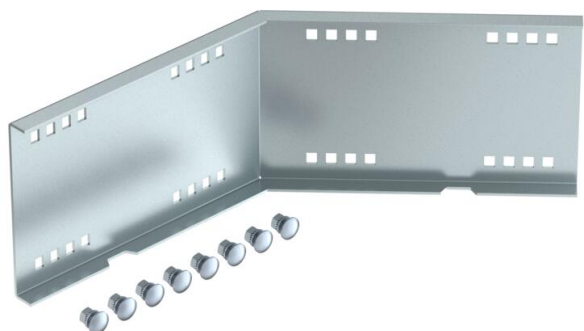

## 45° angle connector, external 160 FS

Item number: 6227856

45° angle connector, horizontal, for wide span cable trays and ladders with a side height of 160 mm.  
Including appropriate bolts, washers and nuts.

### Master data

Item number	6227856
Type	WRWV 160 A FS
Description 1	45° external angle connector
Description 2	for wide span system 160
Manufacturer	OBO
Dimension	160x500
Material	Steel
Surface	Strip galvanized
Surface standard	DIN EN 10346
Smallest sales unit	1
Unit of quantity	Piece
Weight	234 kg
Weight unit	kg/100 pc.

## Dimensions

Length	540 mm
Width	20 mm
Height	160 mm
Plate thickness	2.5 mm

## Technical data

Version for	Angle connector
Maintain electrical functions	no
Suitable for mesh cable tray	no
Suitable for cable ladder	yes
Suitable for cable tray	yes
Suitable for cable tray system height	160 mm
Adjustable connector, horizontal	no
Articulated connector, vertical	no
Rustproof steel, pickled	no
Connection type	Screw connector