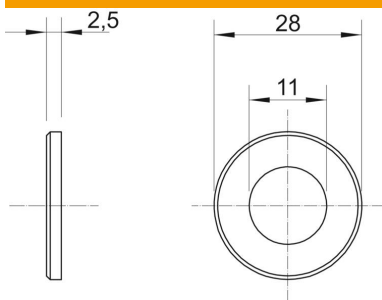

Technical data sheet

Washer ISO 7093

Item number: 3402223

Washer of large outer diameter for universal use.

St Steel

G Electrogalvanized

Master data

Item number	3402223
Type	WS M10 D28 G
Description 1	Washer
Manufacturer	OBO
Dimension	M10
Material	Steel
Surface	Electrogalvanized
Surface standard	EN ISO 19598 / EN ISO 4042
Smallest sales unit	100
Unit of quantity	Piece
Weight	1.02 kg
Weight unit	kg/100 pc.

Dimensions

Plate thickness	0.1 in
Dimension D	1.1 in
Dimension d	0.43 in
Dimension d	11 mm
Dimension d min.	28 mm
Dimension h	2.5 mm

Technical data

Faceted	no
Thread	M10
Material thickness	2.5 mm
Hole shape	Round