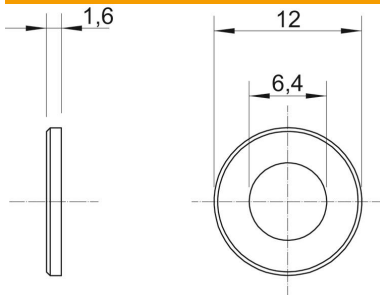

Technical data sheet

Washer A5

Item number: 3402308

Washer according to DIN 125, shape A, for universal use.

A5 Stainless steel

Master data

Item number	3402308
Type	WS M6 D12 A5
Description 1	Washer
Manufacturer	OBO
Dimension	M6
Material	Stainless steel
Smallest sales unit	100
Unit of quantity	Piece
Weight	0.114 kg
Weight unit	kg/100 pc.

Technical data sheet

Washer A5

Item number: 3402308

Dimensions

Dimension d	6.4 mm
Dimension d min.	12 mm
Dimension h	1.6 mm

Technical data

Faceted	no
Thread	M6
Inner diameter	6.4 mm
Hole diameter	6.4 mm
Material thickness	1.6 mm
Hole shape	Round