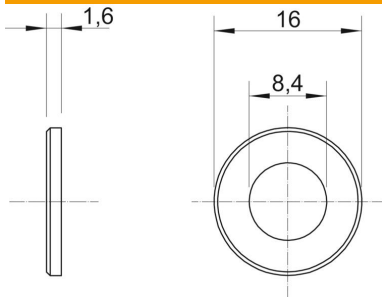

Technical data sheet

Washer A5

Item number: 3402316

Washer according to DIN 125, shape A, for universal use.

A5

Stainless steel

Master data

Item number	3402316
Type	WS M8 D16 A5
Description 1	Washer
Manufacturer	OBO
Dimension	M8
Material	Stainless steel
Smallest sales unit	100
Unit of quantity	Piece
Weight	0.214 kg
Weight unit	kg/100 pc.

Technical data sheet

Washer A5

Item number: 3402316

Dimensions

Dimension d	8.4 mm
Dimension d min.	16 mm
Dimension h	1.6 mm

Technical data

Faceted	no
Thread	M8
Inner diameter	8.4 mm
Hole diameter	8.4 mm
Material thickness	1.6 mm
Hole shape	Round