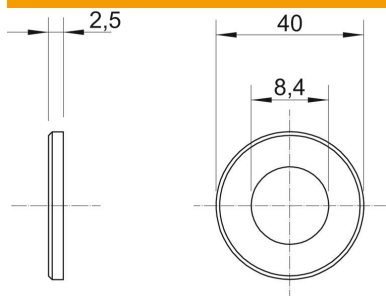

Technical data sheet

Large washer steel

Item number: 3403140

Washer of particularly large outer diameter.

CE

St Steel

G Electrogalvanized

Master data

Item number	3403140
Type	WS M8 G40 G
Description 1	Fender plate
Manufacturer	OBO
Dimension	M8,Ø40mm
Material	Steel
Surface	Electrogalvanized
Surface standard	EN ISO 19598 / EN ISO 4042
Smallest sales unit	100
Unit of quantity	Piece
Weight	2.4 kg
Weight unit	kg/100 pc.

Technical data sheet

Large washer steel

Item number: 3403140

Dimensions

Dimension d	8.4 mm
Dimension d max.	40 mm
Dimension d min.	40 mm
Dimension h	2.5 mm

Technical data

Thread	M8
--------	----