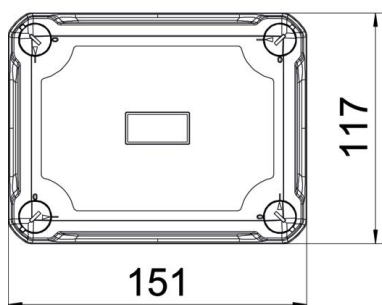

Technical data sheet

Empty housing X 06

Item number: 2005462

Junction box for the connection of cables and lines indoors and in outdoor areas. Rectangular design without entries. Suitable for wall and ceiling mounting with the option to fasten outside, inside or to mount via the corner domes. Particularly impact resistant with IK09. Cover with quick lock, sealable. Made from halogen-free and UV-resistant materials.

Junction box according to DIN EN 60670. Impact resistance IK09 according to DIN EN 50102. Protection rating IP67 according to DIN EN 60529.

PC Polycarbonate

Master data

Item number	2005462
Type	X06C LGR
Description 1	Empty Enclosure
Manufacturer	OBO
Dimension	150x116x86
Colour	Light grey; RAL 7035
Material	Polycarbonate
Smallest sales unit	1
Unit of quantity	Piece
Weight	33.1 kg
Weight unit	kg/100 pc.

Technical data sheet

Empty housing X 06

Item number: 2005462

Dimensions

Length	151 mm
Width	117 mm
Height	86 mm

Technical data

Extension option	no
Cover fastening	Screwed
Shape	Rectangular
Suitable for outdoor use	yes
Clear internal dimensions	137x105x68 mm
with lid	yes
Mounting type	Surface-mounted
Protection rating	IP67
Protection rating IK code	IK09
Protection class	II
Permitted temperature range, max.	60 °C
Permitted temperature range, min.	-5 °C
Weatherproof	yes