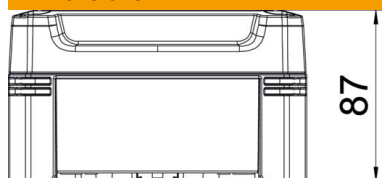

Junction box according to DIN EN 60670. Impact resistance IK09 according to DIN EN 50102. Protection rating IP67 according to DIN EN 60529.

PC Polycarbonate

Master data

Item number	2005462
Type	X06C LGR
Description 1	Empty Enclosure
Manufacturer	OBO
Dimension	150x116x86
Colour	Light grey; RAL 7035
Material	Polycarbonate
Smallest sales unit	1
Unit of quantity	Piece
Weight	33.1 kg
Weight unit	kg/100 pc.

Technical data sheet

Empty housing X 06

Item number: 2005462

Dimensions

Length	151 mm
Width	117 mm
Height	86 mm

Technical data

Extension option	no
Cover fastening	Screwed
Shape	Rectangular
Suitable for outdoor use	yes
Clear internal dimensions	137x105x68 mm
with lid	yes
Mounting type	Surface-mounted
Protection rating	IP67
Protection rating IK code	IK09
Protection class	II
Permitted temperature range, max.	60 °C
Permitted temperature range, min.	-5 °C
Weatherproof	yes