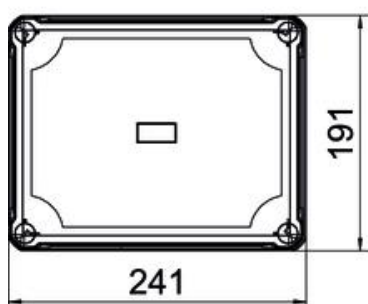

### Master data

Item number	2005610
Type	X16C SW
Description 1	Empty Enclosure
Manufacturer	OBO
Dimension	240x191x125
Colour	Graphite black; RAL 9011
Material	Polycarbonate
Smallest sales unit	1
Unit of quantity	Piece
Weight	78.4 kg
Weight unit	kg/100 pc.

### Dimensions

Length	241 mm
Width	191 mm
Height	126 mm

### Technical data

Extension option	no
Cover fastening	Screwed
Shape	Rectangular
Suitable for outdoor use	yes
Clear internal dimensions with lid	227x177x110 mm yes
Mounting type	Surface-mounted
Protection rating	IP67
Protection rating IK code	IK09
Protection class	II
Permitted temperature range, max.	60 °C
Permitted temperature range, min.	-5 °C
Weatherproof	yes