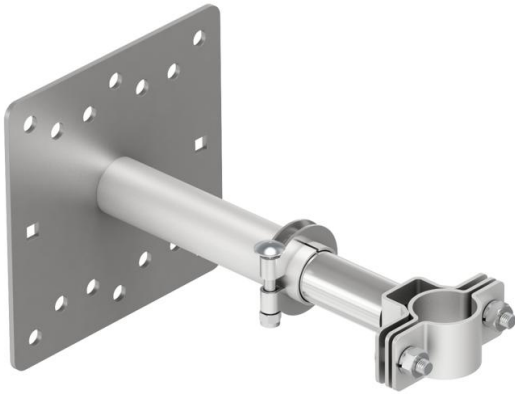

Technical data sheet

isFang support for wall mounting, 200–300 mm spacing

Item number: 5408954

- To fasten the insulated support pipes on the structure to be protected or on the wall

A2 Stainless steel

Master data

Item number	5408954
Type	isFang TW200
Description 1	isFang support
Description 2	for wall mounting
Manufacturer	OBO
Dimension	200-300mm
Material	Stainless steel
Smallest sales unit	2
Unit of quantity	Piece
Weight	230 kg
Weight unit	kg/100 pc.

Technical data sheet

isFang support for wall mounting, 200–300 mm spacing

Item number: 5408954

Dimensions

Dimension L | 300 mm